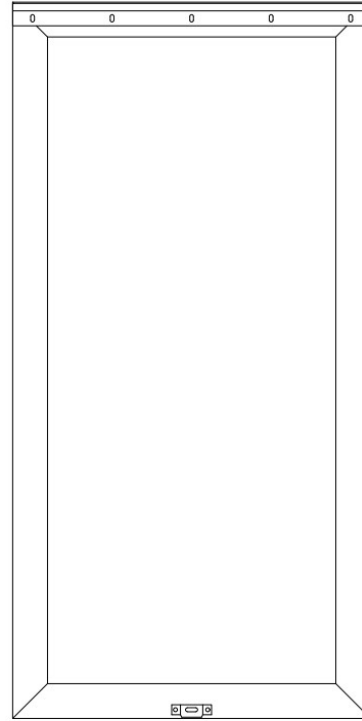

Front View

Back View

SPECIFICATIONS:

Frame: Wood Frame (Style chosen by customer).

Wall Hanger: Meek's Z bar security system.

Mirror: 1/4" (6mm) thick float glass mirror, electrolytic copper back, guaranteed for 15 years against silver spoilage. Other glazes available.