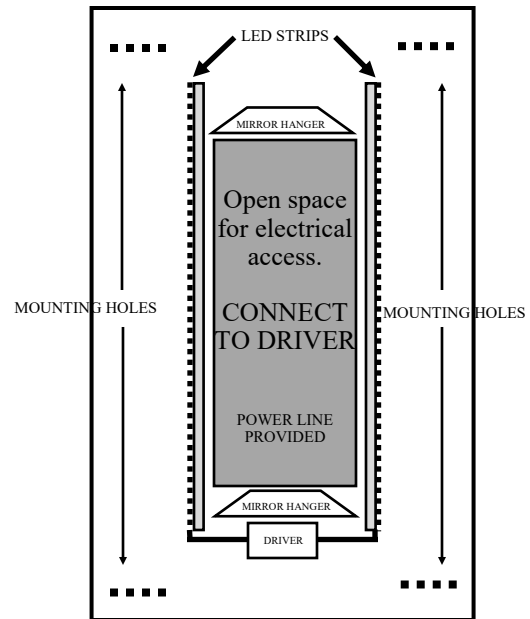

MODEL ML-1011 LED BACKLIT MIRROR

FRONT VIEW

INSIDE BACK VIEW

Specifications

5mm polished silver mirror & white powder coated steel base
Lamp 5050 SMD LED, 6000K
With UL defogger pad
With On/Off switch
AC110-120V, 50/60hz
Built in electronic LED driver (Must be Installed by licensed electrician). Meek Mirrors wall hanger and theft proof system.