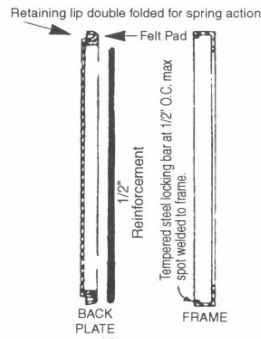

**M5100  
 SECURITY ALL  
 STAINLESS MIRROR**

Frameless one piece mirror with a snap design installation. No visible mounting. Welded corners 3/4" (19mm) depth reinforced backing. Theft resistant. Mounts to standard M1100 back plate.

**M5400  
 MASONITE BACKED  
 STAINLESS MIRROR**

1/4" (6mm) return and concealed 1/4" (6mm) masonite backing provides more rigidity. Tamper proof screws are provided upon request for face mounting through 3/16" (5mm) pre-punched holes.