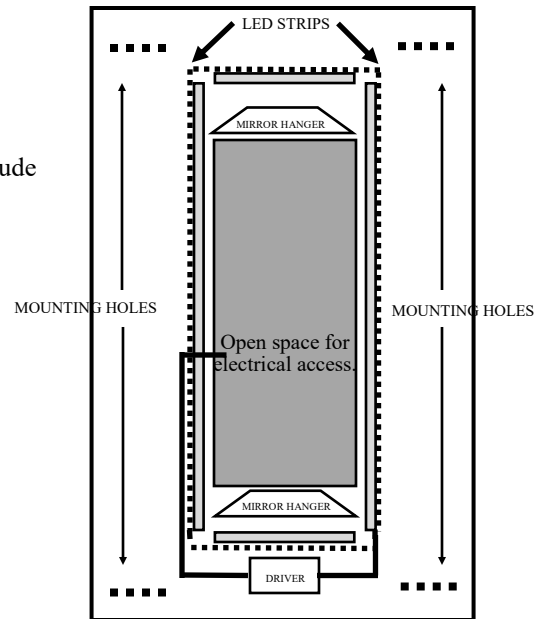

**MODEL ML-4011 LED BACKLIT MIRROR**

FRONT VIEW

Mirror will protrude  
 1-7/8"  
 from wall

INSIDE BACK VIEW

**Specifications**

5mm polished silver mirror & white powder coated steel base  
 Lamp 5050 SMD LED, 6000K  
 With UL defogger pad  
 With On/Off switch  
 AC110-120V, 50/60hz  
 Built in electronic LED driver (Must be Installed by licensed electrician). Meek Mirrors wall hanger and theft proof system.

**Installation**

Install Back using the four mounting holes.  
 Have electrician connect electricity to the driver mounted into back.  
 Driver has powerline pre-installed.  
 Hang mirror over the back.