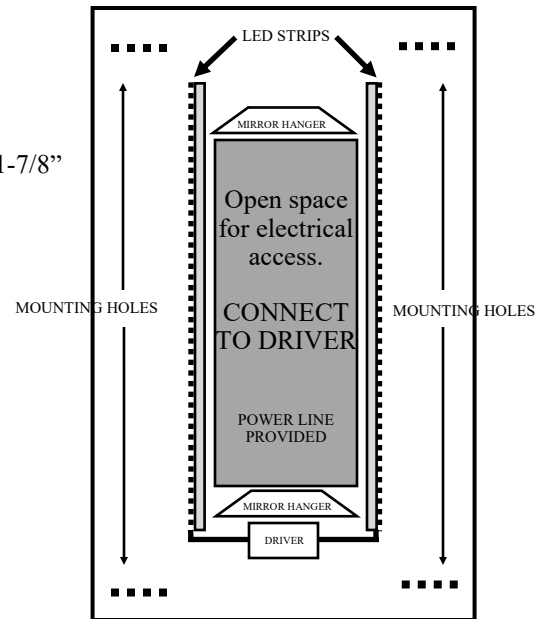

MODEL ML-2011 LED SIDELIT MIRROR

FRONT VIEW

Mirror will protrude 1-7/8"
 from wall

INSIDE BACK VIEW

Specifications

5mm polished silver mirror & white powder coated steel base
 Lamp 5050 SMD LED, 6000K
 With UL defogger pad
 With On/Off switch
 AC110-120V, 50/60hz
 Built in electronic LED driver (Must be Installed by licensed electrician). Meek Mirrors wall hanger and theft proof system.

Installation

Install Back using the four mounting holes.
 Have electrician connect electricity to the driver mounted into back.
 Driver has powerline pre-installed.
 Hang mirror over the back.

Warranty

There is a 15 year warranty against mirror spoilage (Void if appropriate cleaning chemicals or procedures are not followed), and there is a 1 year warranty against defects in workmanship.