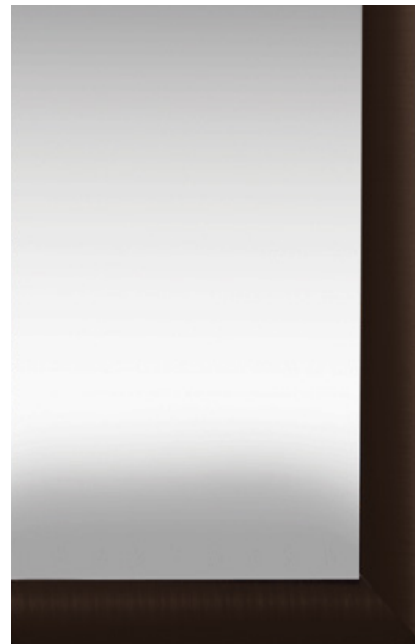

*Zoomed in corner view of aluminum frame

*Manufacturing Quality
Products since 1961!*