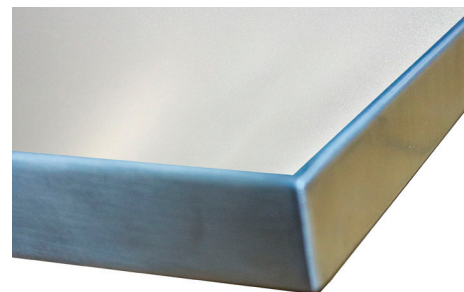

*Zoomed in corner view of infinity floating frame

*Manufacturing Quality
Products since 1961!*