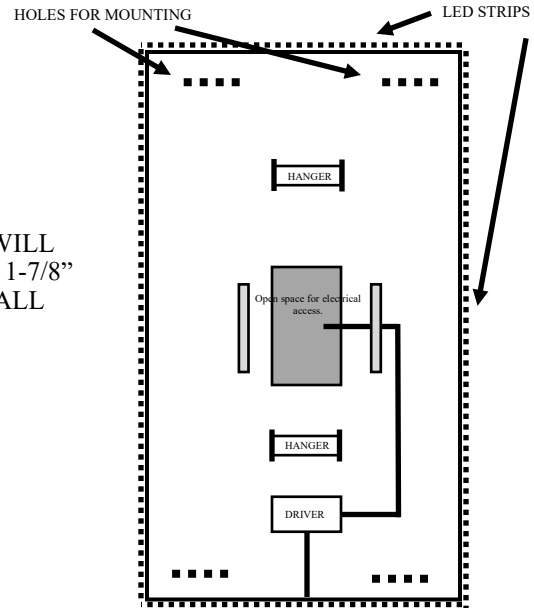

**MEEK MIRRORS, LLC**  
PO Box 11200  
Fort Smith, Arkansas 72917-1200  
800-643-2533 Fax 479-646-6231  
[www.meekmirrors.com](http://www.meekmirrors.com)

**Architectural  
Specification**

ML-3010 LED SIDELIT MIRROR	DATE 01/2017	MODEL ML-3010	SHEET NO. 04-17
-------------------------------	-----------------	------------------	--------------------

**MODEL ML-3010 LED SIDELIT MIRROR**

FRONT VIEW

MIRROR WILL  
PROTRUDE 1-7/8"  
FROM WALL

INSIDE BACK VIEW

**Specifications**

5mm polished silver mirror & white powder coated steel base  
Lamp 5050 SMD LED, 6000K  
With UL defogger pad  
AC110-120V, 50/60hz  
Built in electronic LED driver (Must be Installed by licensed electrician). Meek Mirrors wall hanger and theft proof system.

**Installation**

Install back using the four mounting holes.  
Have electrician connect electricity to the driver mounted into back.  
Driver has powerline pre-installed.  
Hang mirror over the back.

**Warranty**