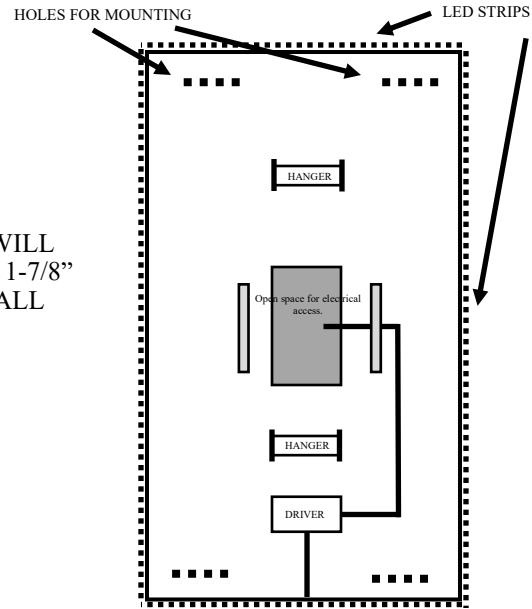

**MEEK MIRRORS, LLC**  
PO Box 11200  
Fort Smith, Arkansas 72917-1200  
800-643-2533 Fax 479-646-6231  
[www.meekmirrors.com](http://www.meekmirrors.com)

**Architectural  
Specification**

|                               |                 |                  |                    |
|-------------------------------|-----------------|------------------|--------------------|
| ML-3010<br>LED SIDELIT MIRROR | DATE<br>07/2017 | MODEL<br>ML-3010 | SHEET NO.<br>04-17 |
|-------------------------------|-----------------|------------------|--------------------|

**MODEL ML-3010 LED SIDELIT MIRROR**

FRONT VIEW

MIRROR WILL  
PROTRUDE 1-7/8"  
FROM WALL

INSIDE BACK VIEW

**Specifications**

5mm polished silver mirror & white powder coated steel base  
Lamp 5050 SMD LED, 6000K  
With UL defogger pad  
With On/Off switch  
AC110-120V, 50/60hz  
Built in electronic LED driver (Must be Installed by licensed electrician). Meek Mirrors wall hanger and theft proof system.

**Installation**

Install Back using the four mounting holes.  
Have electrician connect electricity to the driver mounted into back.  
Driver has powerline pre-installed.  
Hang mirror over the back.

**Warranty**