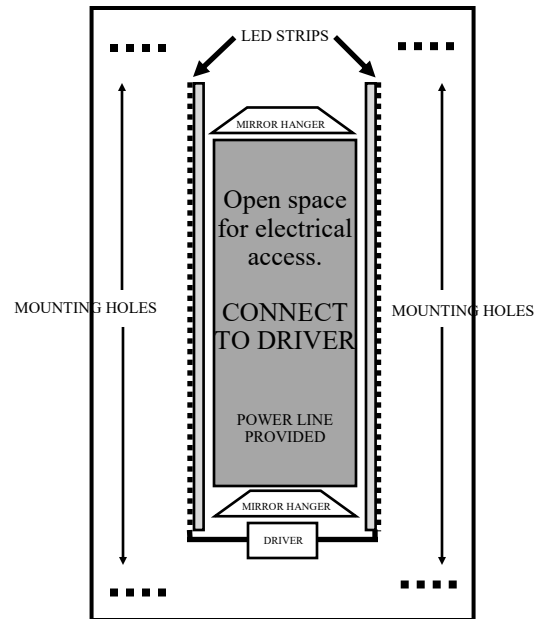

MODEL ML-1011 LED BACKLIT MIRROR

FRONT VIEW

INSIDE BACK VIEW

Specifications

5mm polished silver mirror & white powder coated steel base
 Lamp 5050 SMD LED, 6000K
 With UL defogger pad
 With On/Off switch
 AC110-120V, 50/60hz
 Built in electronic LED driver (Must be Installed by licensed electrician).
 Meek Mirrors wall hanger and theft proof system.

Installation

Install Back using the four mounting holes.
 Have electrician connect electricity to the driver mounted into back.
 Driver has powerline pre-installed.
 Hang mirror over the back.