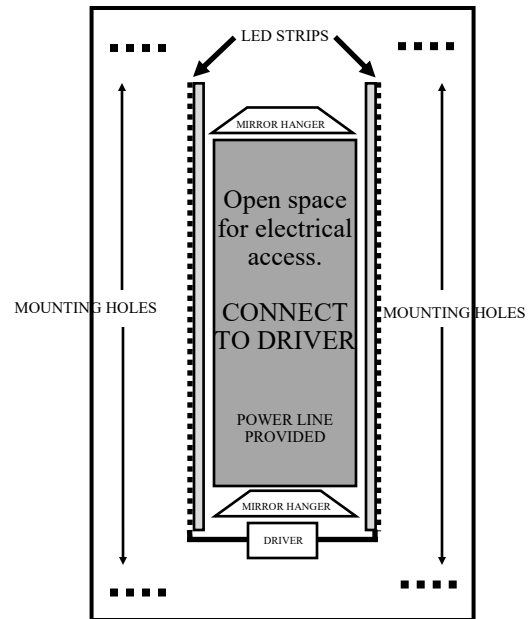

MODEL ML-1011 LED BACKLIT MIRROR

FRONT VIEW

INSIDE BACK VIEW

Specifications

5mm polished silver mirror & white powder coated steel base
 Lamp 5050 SMD LED, 6000K
 With UL defogger pad
 With On/Off switch
 AC110-120V, 50/60hz
 Built in electronic LED driver (Must be Installed by licensed electrician). Meek Mirrors wall hanger and theft proof system.

Installation

Install Back using the four mounting holes.
 Have electrician connect electricity to the driver mounted into back.
 Driver has power line pre-installed.
 Hang mirror over the back.

Warranty