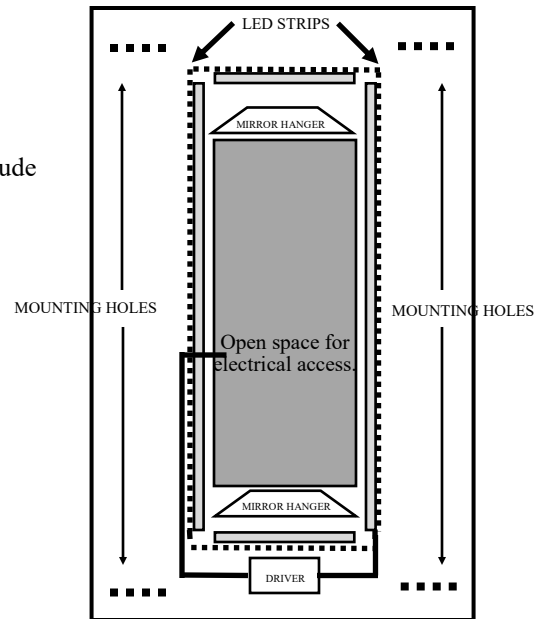

MODEL ML-4011 LED BACKLIT MIRROR

FRONT VIEW

Mirror will protrude
 1-7/8"
 from wall

INSIDE BACK VIEW

Specifications

- 5mm polished silver mirror & white powder coated steel base
- Lamp 5050 SMD LED, 6000K
- With UL defogger pad
- With On/Off switch
- AC110-120V, 50/60hz
- Built in electronic LED driver (Must be Installed by licensed electrician).
- Meek Mirrors wall hanger and theft proof system.

Installation

- Install Back using the four mounting holes.
- Have electrician connect electricity to the driver mounted into back.
- Driver has powerline pre-installed.
- Hang mirror over the back.