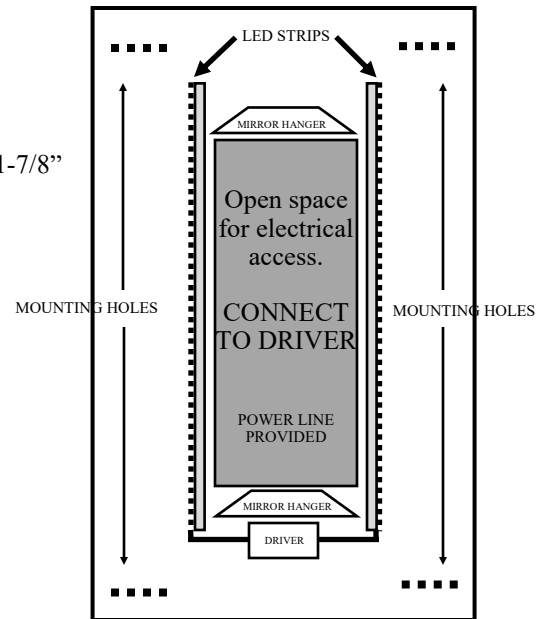

MODEL ML-2011 LED SIDELIT MIRROR

FRONT VIEW

Mirror will protrude 1-7/8"
from wall

INSIDE BACK VIEW

Specifications

- 5mm polished silver mirror & white powder coated steel base
- Lamp 5050 SMD LED, 6000K
- With UL defogger pad
- With On/Off switch
- AC110-120V, 50/60hz
- Built in electronic LED driver (Must be Installed by licensed electrician).
- Meek Mirrors wall hanger and theft proof system.

Installation

- Install Back using the four mounting holes.
- Have electrician connect electricity to the driver mounted into back.
- Driver has powerline pre-installed.
- Hang mirror over the back.