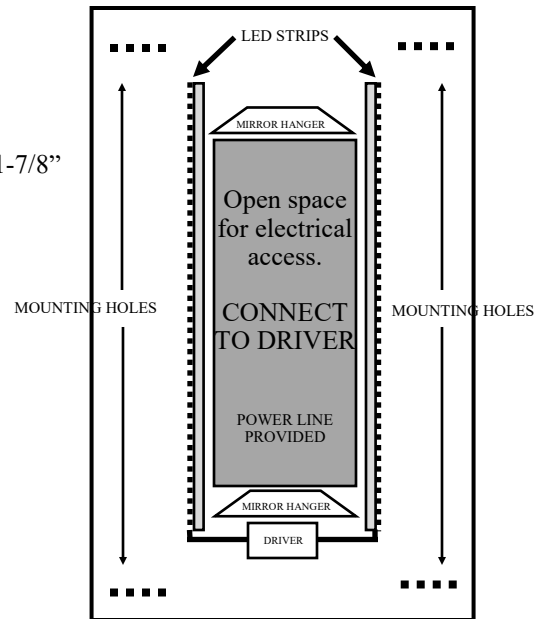

**MODEL ML-2011 LED SIDELIT MIRROR**

FRONT VIEW

Mirror will protrude 1-7/8"  
 from wall

INSIDE BACK VIEW

**Specifications**

5mm polished silver mirror & white powder coated steel base  
 Lamp 5050 SMD LED, 6000K  
 With UL defogger pad  
 With On/Off switch  
 AC110-120V, 50/60hz  
 Built in electronic LED driver (Must be Installed by licensed electrician). Meek Mirrors wall hanger and theft proof system.

**Installation**

Install Back using the four mounting holes.  
 Have electrician connect electricity to the driver mounted into back.  
 Driver has powerline pre-installed.  
 Hang mirror over the back.