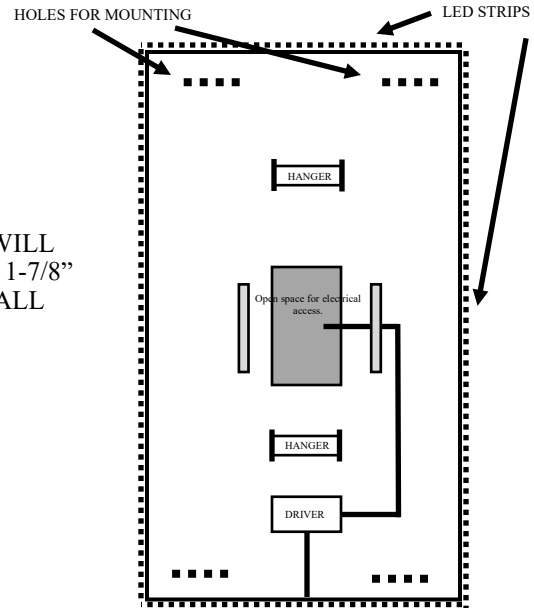

**MEEK MIRRORS, LLC**  
PO Box 11200  
Fort Smith, Arkansas 72917-1200  
800-643-2533 Fax 479-646-6231  
[www.meekmirrors.com](http://www.meekmirrors.com)

**Architectural  
Specification**

ML-3010 LED SIDELIT MIRROR	DATE 07/2017	MODEL ML-3010	SHEET NO. 04-17
-------------------------------	-----------------	------------------	--------------------

**MODEL ML-3010 LED SIDELIT MIRROR**

FRONT VIEW

MIRROR WILL  
PROTRUDE 1-7/8"  
FROM WALL

INSIDE BACK VIEW

**Specifications**

5mm polished silver mirror & white powder coated steel base  
Lamp 5050 SMD LED, 6000K  
With UL defogger pad  
With On/Off switch  
AC110-120V, 50/60hz  
Built in electronic LED driver (Must be Installed by licensed electrician).  
Meek Mirrors wall hanger and theft proof system.

**Installation**

Install Back using the four mounting holes.  
Have electrician connect electricity to the driver mounted into back.  
Driver has powerline pre-installed.  
Hang mirror over the back.