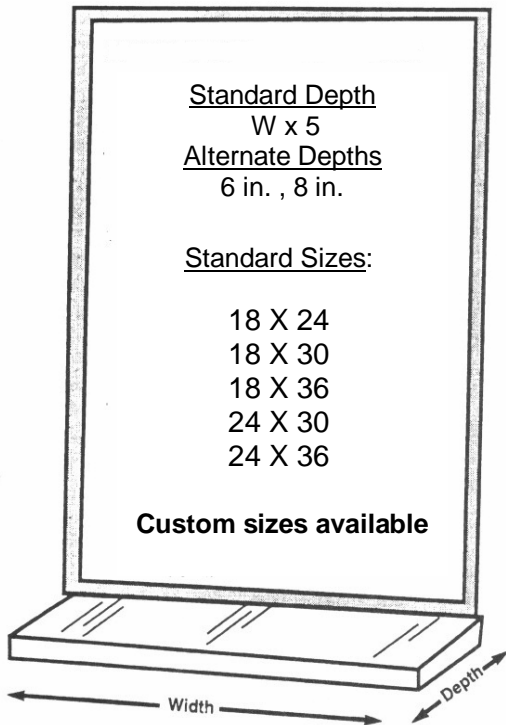

**M3000 SERIES STAINLESS STEEL SHELVES**

**INTEGRAL SHELF**

M3100 Bright Finish  
 M3110 Satin Finish

SS Integral Shelf which mounts behind both the M1200/1210 angle snap frame and M1100/M1110 angle snap frame. It is constructed from a Type 304, 18 gauge stainless steel with a 3 1/2" backsplash between the top of the shelf and the bottom of the frame, which has a 1/2" hemmed front edge with the corners welded and polished.

Shelves longer than 96" (244cm) will be furnished as two pieces butted together. Custom sizes available.

**SPECIFICATION:** Shelves shall be Model M3100, M3200 or M3400 as manufactured by Meek Mirrors - Fort Smith, Arkansas