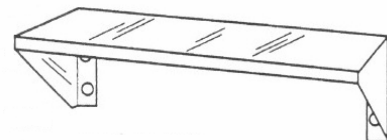

SKYLINE SHELF

M3400 Bright Finish
M3410 Satin Finish

The Skyline Shelf mounts independently and is constructed of 18 gauge, Type 304 Stainless Steel, with a 1/2" drop edge, corners welded and polished and supported with a heavy triangular brackets.